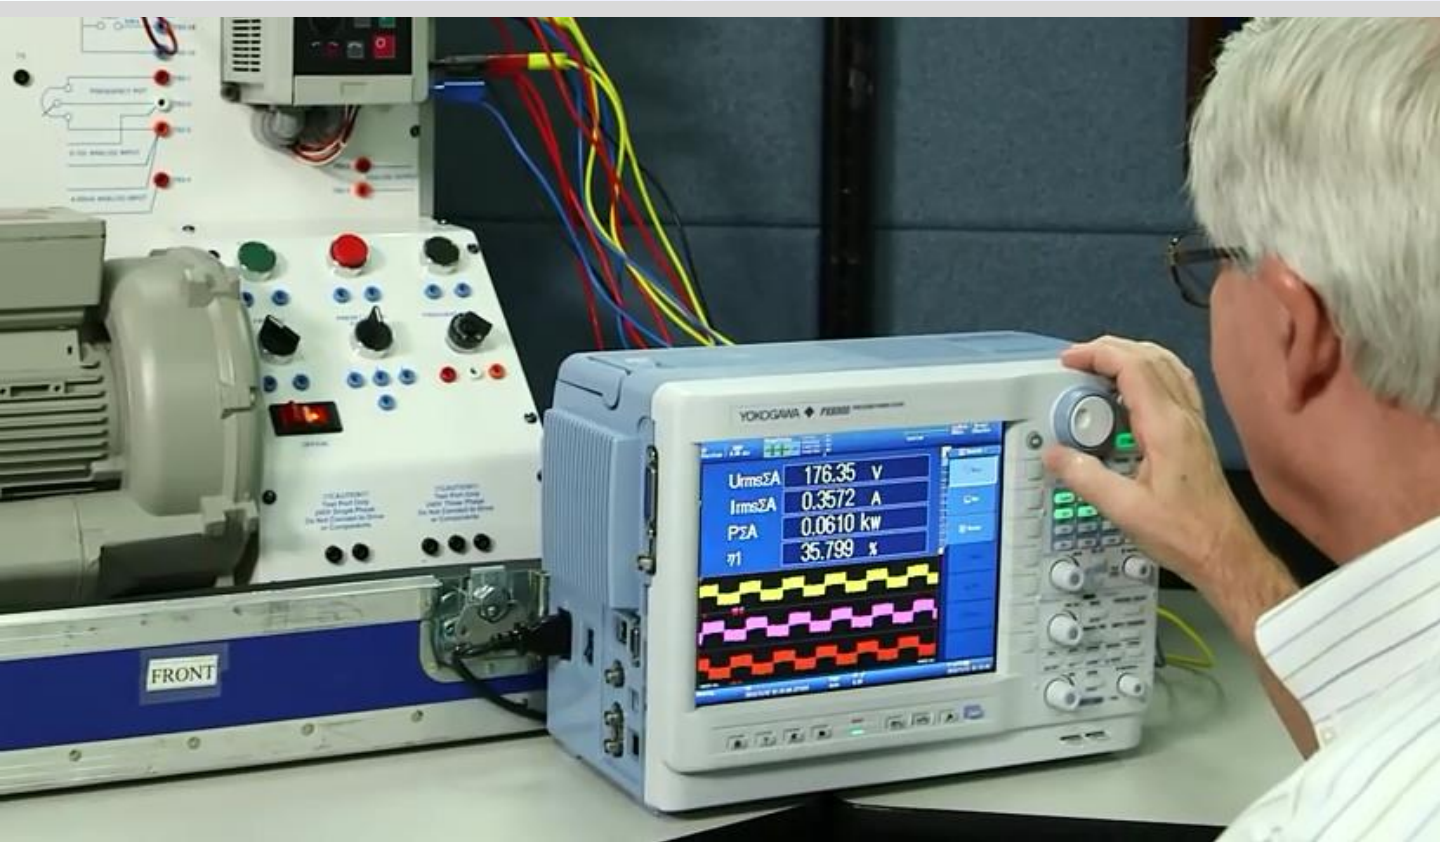

PT. ADIMINDO REKAJAYA

Your Choice for Test & Measurement

WWW.ADIMINDO.COM

YOKOGAWA ◆

Products

Overview 2021